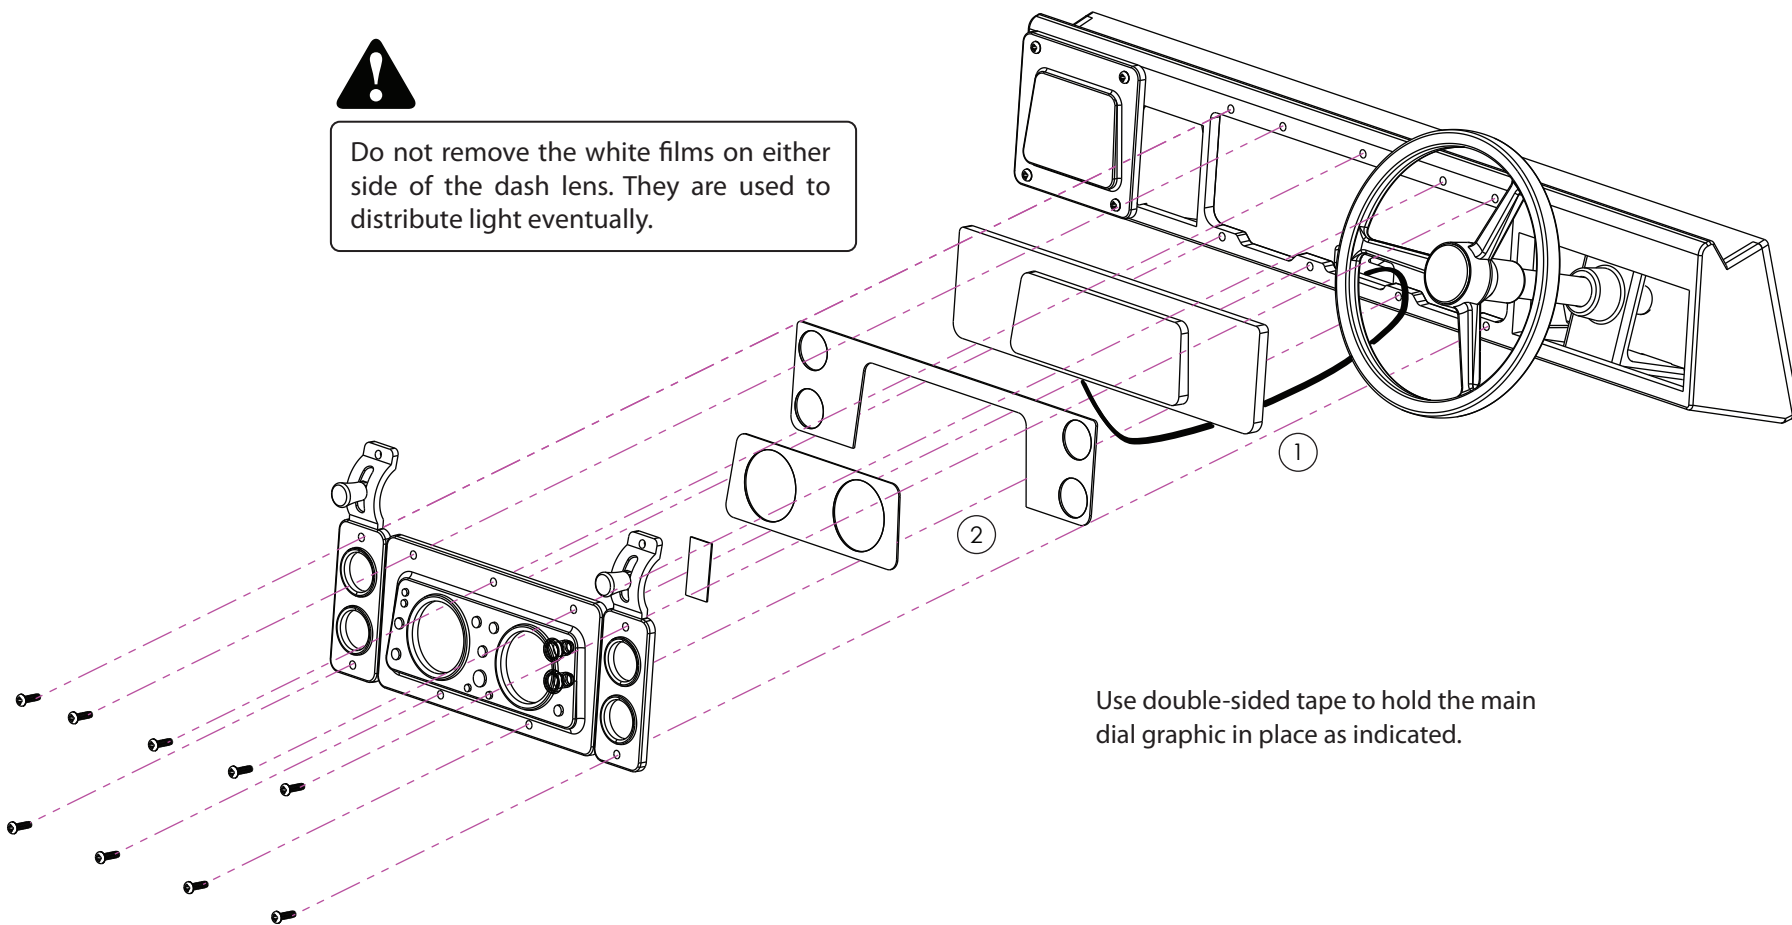

KUDU™ LED Dash Light Set for Land Rover® Series II BRX02383

Difficulty Level: ★★☆☆☆

INSTALLATION MANUAL

Parts Included:	Qty.
(1) LED Dash Light	1
(2) Dash Light Film	1

Do not remove the white films on either side of the dash lens. They are used to distribute light eventually.

Use double-sided tape to hold the main dial graphic in place as indicated.

KUDU™ LED Dash Light Set for Land Rover® Series II BRX02383

Difficulty Level: ★★☆☆☆

INSTALLATION MANUAL